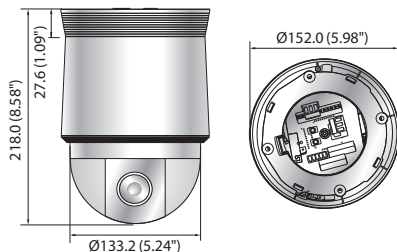

XNP-6320H/6320

2M 32x Network PTZ Dome Camera

Key Features

- Max. 2MP (1920 x 1080) resolution
- H.265, H.264, MJPEG codec support
- Multiple streaming, WiseStreamII support
- Day & Night (ICR), WDR (150dB)
- DIS with Built-in Gyro sensor
- Auto tracking, Intelligent video analytics
- Memory slot (Max. 512GB)
- IP66, IK10 (XNP-6320H), IK10 (XNP-6320 + SHP-3701H only)

Dimensions

Unit : mm (inch)

XNP-6320H

XNP-6320