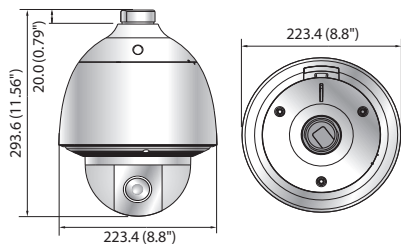

Dimensions

Unit : mm (inch)

XNP-6320H

XNP-6320