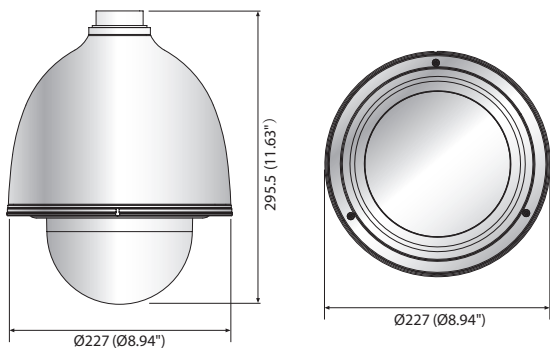

## Key Features

- Max. 2Megapixel (1920 x 1080) resolution
- 4.44 ~ 142.6 (32x) optical zoom, 32x digital zoom
- H.265, H.264, MJPEG codec support, Multiple streaming
- WiseStreamII support
- Day & Night (ICR), WDR (150dB)
- Loitering, Directional detection, Fog detection, Audio detection, Digital auto tracking, Sound classification, Face detection, Tampering
- Motion detection
- SD/SDHC/SDXC memory slot (Max. 512GB), 24V AC / PoE
- IP67, IP66, NEMA4X, IK10
- Material : SUS316L

## Dimensions

Unit : mm (inch)