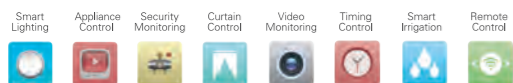

## Remote Control

You can easily control all your smart home devices via any IOS, Android based smart phones or tablets that connect with Internet anytime and anywhere, and see the working status of smart devices through smart terminals.

## Create a genuine wisdom life

No wiring and easy installation

1

Connect with the smart gateway

2

Download Wulian App on the phone or tablet

3

Control your smart devices anytime anywhere

2015 New edition comes shining through

Applicable to smart phones and tablets of Android and IOS system 4.0,3 or above version of Android and 6.0 or above of IOS system are required.

IOS

Android

Please scan the QR code to obtain APP download link