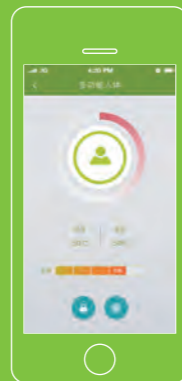

## Create a genuine wisdom life

No wiring and easy installation

1

Connect with the smart gateway

2

Download Wulian App on the phone or tablet

3

Control your smart devices anytime anywhere

2015 New edition comes shining through

Applicable to smart phones and tablets of Android and IOS system 4.0,3 or above version of Android and 6.0 or above of IOS system are required.

IOS

Android

Please scan the QR code to obtain APP download link