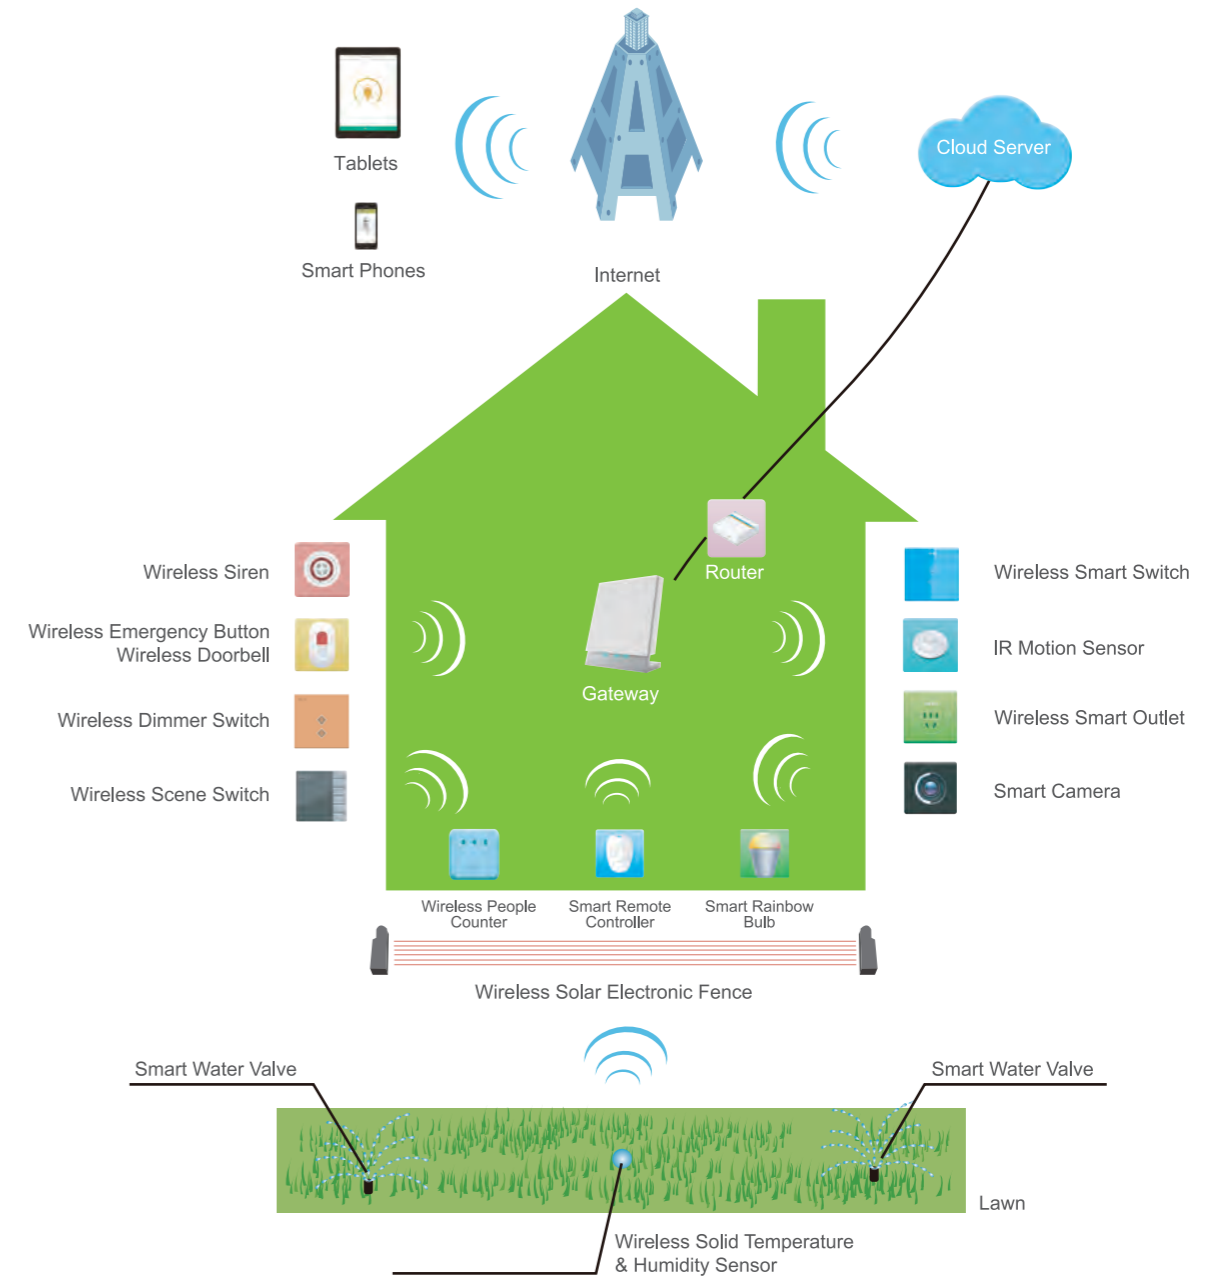

Wulian Enables Every Family To Enjoy Smart Life!

Wulian Smart Home System