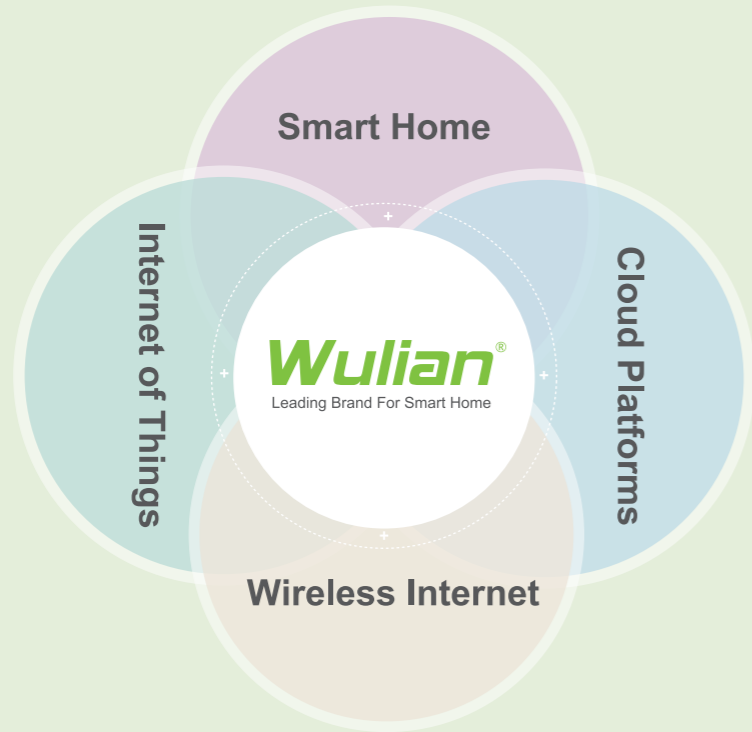

Wulian Enables Every Family To Enjoy Smart Life!

Wulian Smart Home System