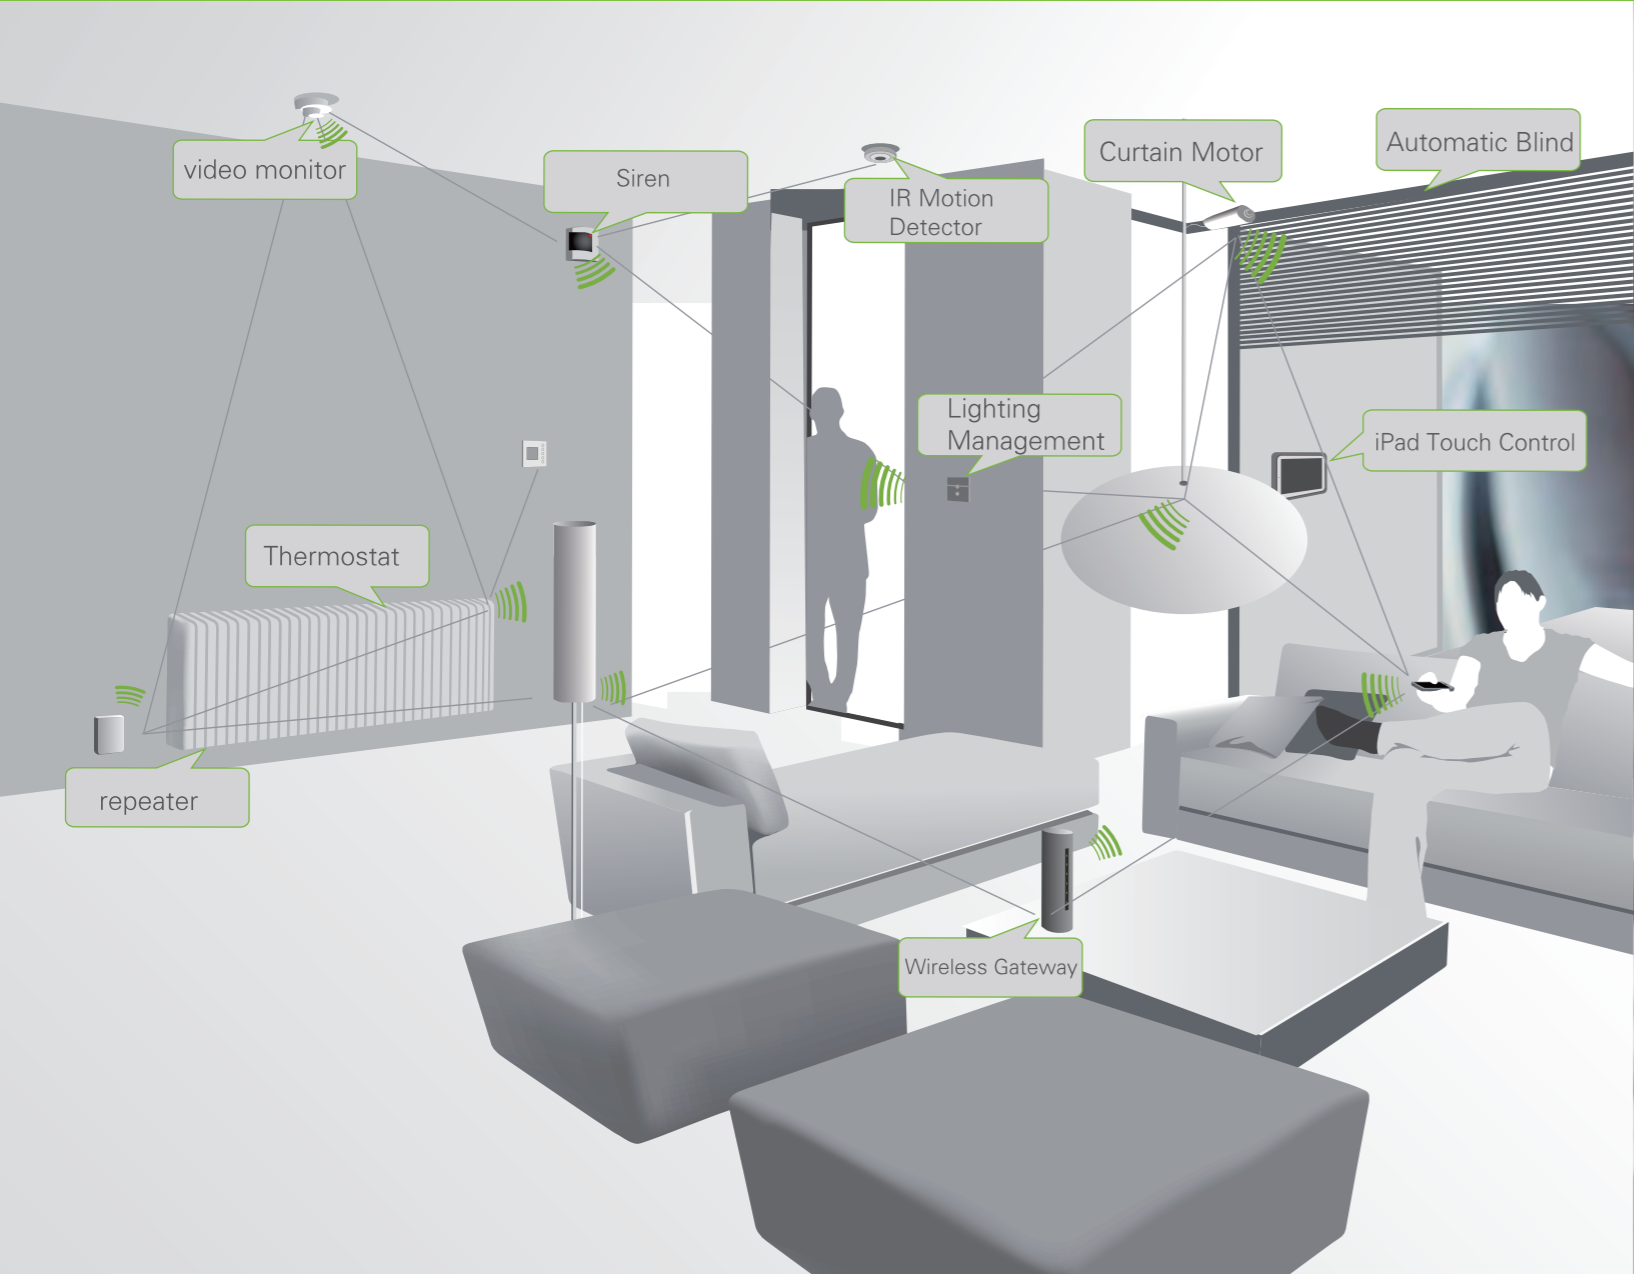

With a decade's development, Wulian has established the a whole set of manufacture and R&D specification standards and quality control system for electronic information products. It has also created the professional environment oriented to product design, development and test, including reflow soldering production line, assembly line and test line. The current product range involves intelligent sensors, intelligent control, intelligent lighting, intelligent security, intelligent gardening and others. They are widely used in areas such as smart home, transportation and logistics, environmental protection, public security, intelligent fire detection, industrial monitor, health care and wearable devices.

## Remote Control

You can easily control all your smart home devices via any IOS, Android based smart phones or tablets that connect with Internet anytime and anywhere, and see the working status of smart devices through smart terminals.

## Create a genuine wisdom life

No wiring and easy installation

1

Connect with the smart gateway

2

Download Wulian App on the phone or tablet

3

Control your smart devices anytime anywhere