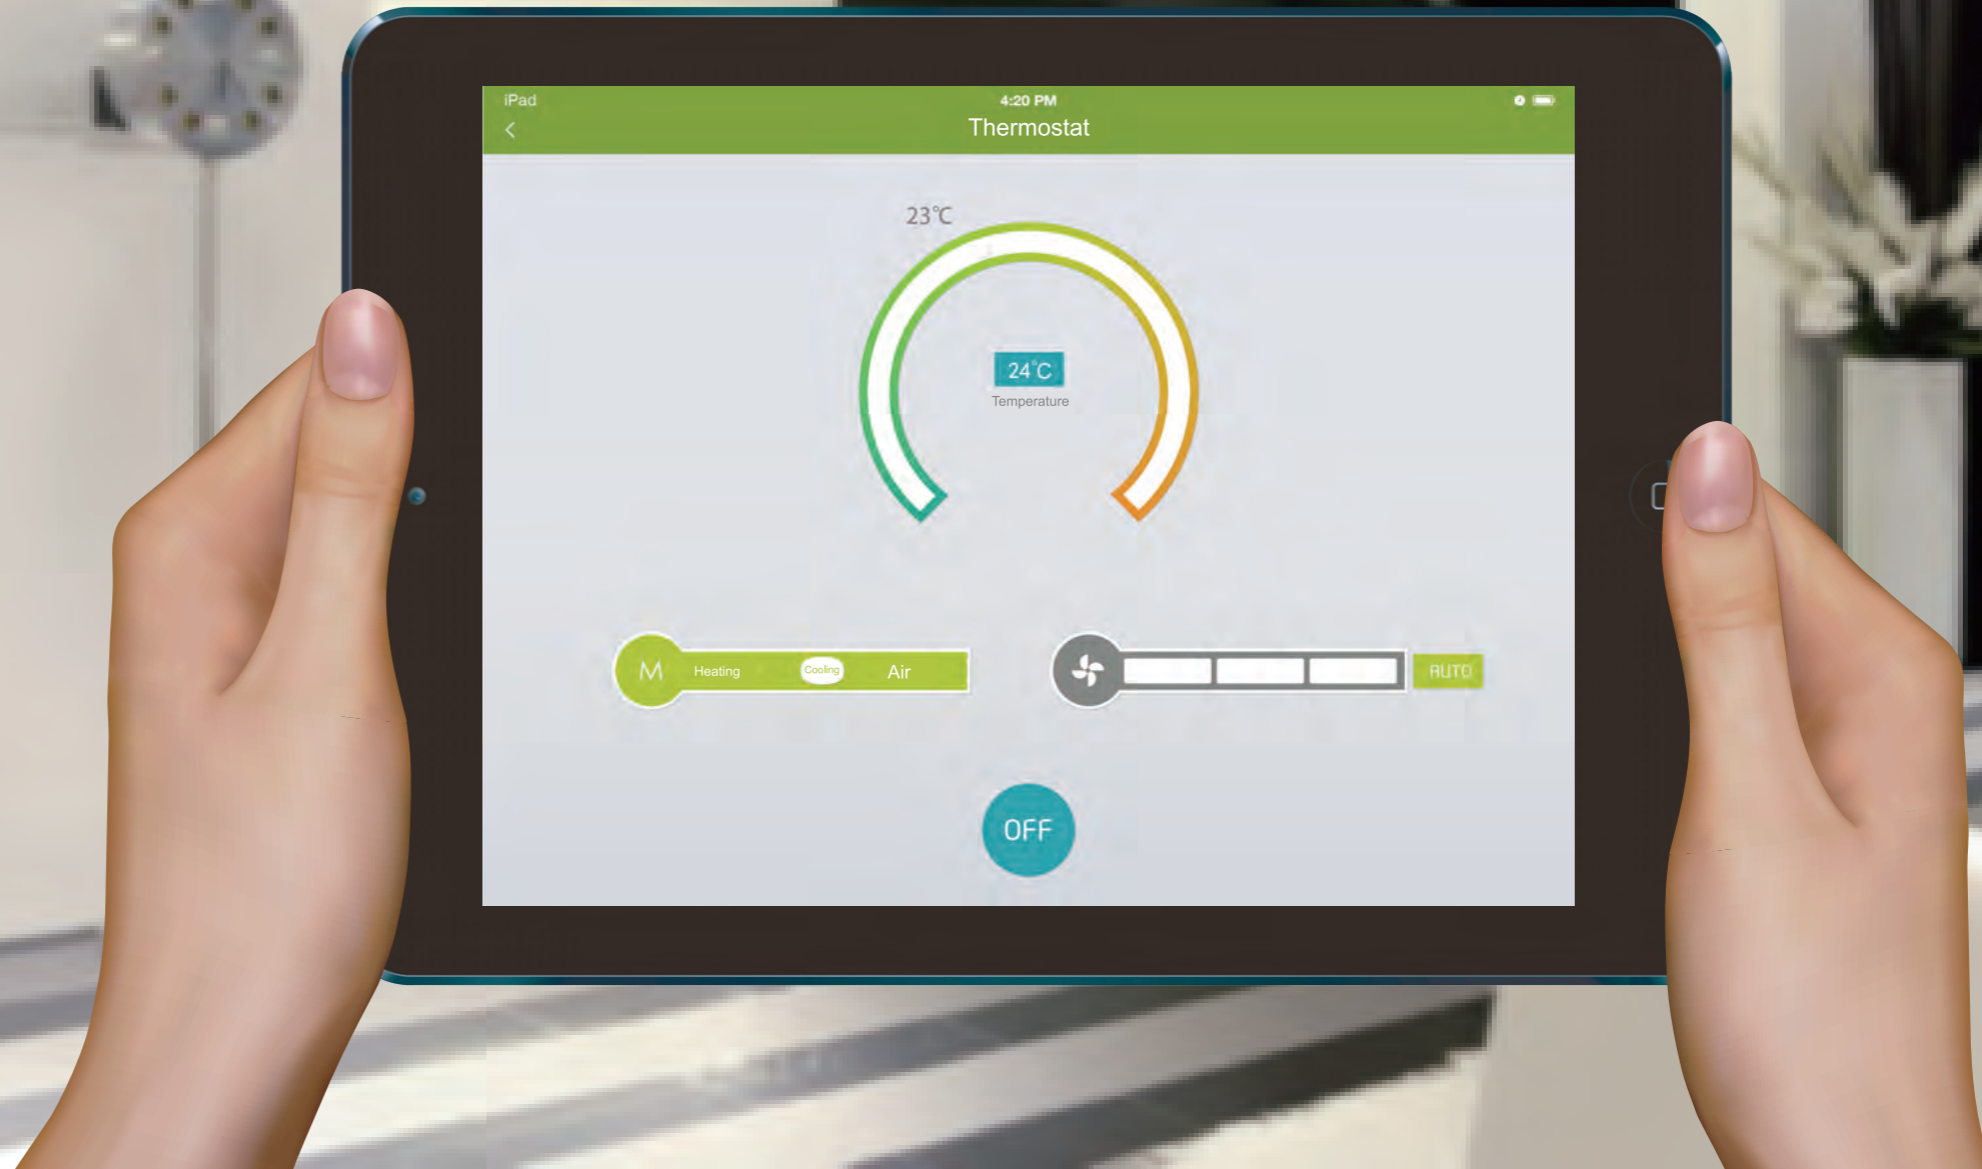

With a decade's development, Wulian has established the a whole set of manufacture and R&D specification standards and quality control system for electronic information products. It has also created the professional environment oriented to product design, development and test, including reflow soldering production line, assembly line and test line. The current product range involves intelligent sensors, intelligent control, intelligent lighting, intelligent security, intelligent gardening and others. They are widely used in areas such as smart home, transportation and logistics, environmental protection, public security, intelligent fire detection, industrial monitor, health care and wearable devices.

# Wulian Enables Every Family To Enjoy Smart Life!

**Wulian Smart Home System**

Wireless Networking Overview

## Remote Control

You can easily control all your smart home devices via any IOS, Android based smart phones or tablets that connect with Internet anytime and anywhere, and see the working status of smart devices through smart terminals.

## Create a genuine wisdom life

No wiring and easy installation

1

Connect with the smart gateway

2

Download Wulian App on the phone or tablet

3

Control your smart devices anytime anywhere