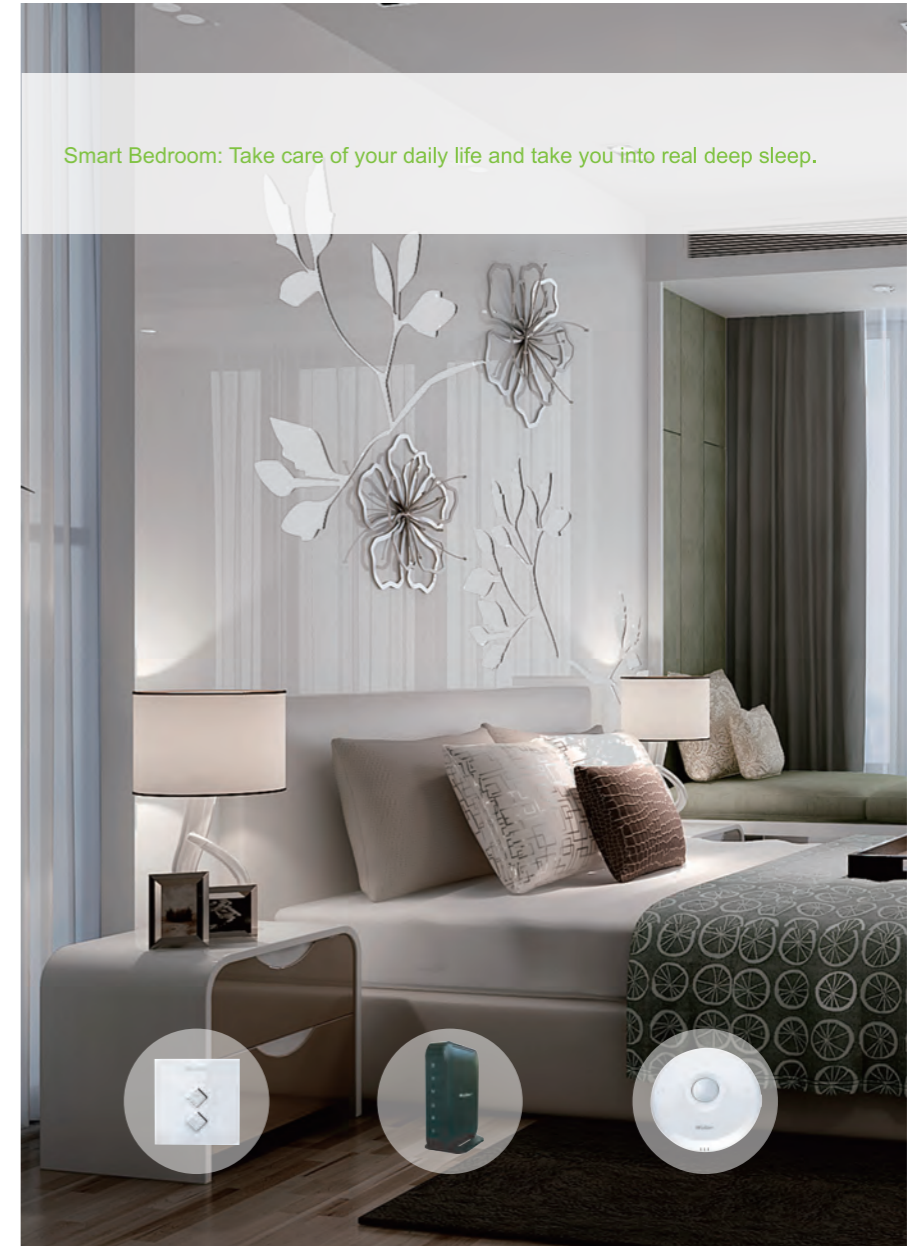

### Devices:

Wireless Gateway, Wireless Smart Outlet, Wireless Scene Switch, Wireless Dimmer Switch, Wireless Flammable Gas Detector, Wireless Gas Valve, Wireless Window Operator, Wireless Water Valve.

### Function Description:

A sound sleep draws a full stop for a whole day life as well as is a good preparation for a fabulous tomorrow. As soon as you walk into the bedroom, lights will be adjusted to the brightness and colors as per your mood, to create you a romantic or silent sleeping atmosphere. With the lullaby from the Wireless Music Box, you are led into your sweet dreams. When you get up at night to the washroom, you don't need to find the switch anymore. Wireless Dimmer Switch will automatically adjust the brightness of the light to the degree you set once Wireless IR Motion Sensor detects your motion. Now, when it comes to the get-up time you set, what wakes you up is not noisy alarm clock any longer, but the gentle music you like. Meanwhile, Wireless Curtain Controller and Wireless Window Operator will turn the curtain and window on respectively to awake you and enable you enjoy fresh air. A beautiful day starts from a smart bedroom!

### Devices:

Wireless Gateway, Wireless Dimmer Switch, Wireless Rainbow Bulb, Wireless Smart Music Box, Wireless Curtain Controller, Wireless Window Operator, Wireless IR Motion Sensor.

Smart Bedroom: Take care of your daily life and take you into real deep sleep.