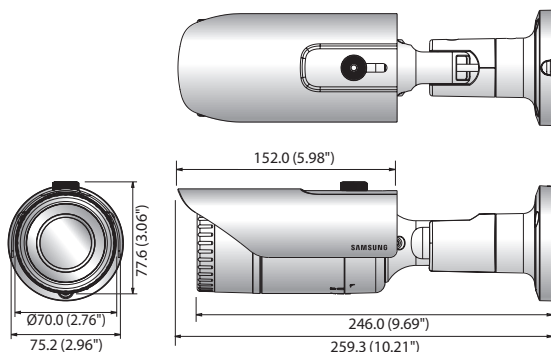

## Key Features

- Max. 2megapixel (1920 x 1080) resolution
- 0.095Lux (Color), 0Lux (B/W, IR LED on)
- 3.2 ~ 10mm (3.1x) varifocal lens
- Max. 30fps@2M all resolutions (H.265/H.264)
- H.265, H.264, MJPEG codec supported, Multiple streaming
- Motion detection, Tampering, Defocus detection
- Hallway view (90°/270°), LDC support
- Micro SD/SDHC/SDXC memory slot (Max. 128GB)
- IR viewable length 30m
- IP66, IK10, PoE/12VDC

## Dimensions

Unit : mm (inch)

**QNO-6072R**

<b>Protocol</b>	IPv4, IPv6, TCP/IP, UDP/IP, RTP(UDP), RTP(TCP), RTCP, RTSP, NTP, HTTP, HTTPS, SSL/TLS, DHCP, FTP, SMTP, ICMP, IGMP, SNMPv1/v2c/v3(MIB-2), ARP, DNS, DDNS, QoS, UPnP, Bonjour, LLDP
<b>Security</b>	HTTPS (SSL) login authentication, Digest login authentication, IP address filtering, User access log, 802.1X authentication (EAP-TLS, EAP-LEAP)
<b>Edge Storage</b>	Micro SD/SDHC/SDXC 1slot 128GB
<b>Application Programming Interface</b>	ONVIF Profile S/G/T SUNAPI (HTTP API) Wisenet open platform
<b>Webpage Language</b>	English, Korean, Chinese, French, Italian, Spanish, German, Japanese, Russian, Swedish, Portuguese, Czech, Polish, Turkish, Dutch, Hungarian, Greek
<b>Web Viewer</b>	Supported OS : Windows 7, 8.1, 10, Mac OS X 10.12, 10.13, 10.14 Recommended Browser : Google Chrome Supported Browser : MS Explore11, MS Edge, Mozilla Firefox (Window 64bit only), Apple Safari (Mac OS X only)
<b>Memory</b>	512MB RAM, 256MB Flash
<b>ENVIRONMENTAL</b>	
<b>Operating Temperature / Humidity</b>	-30°C ~ +55°C (-22°F ~ +131°F) / Less than 90% RH * Start up should be done at above -20°C
<b>Storage Temperature / Humidity</b>	-30°C ~ +60°C (-22°F ~ +140°F) / Less than 90% RH
<b>Certification</b>	IP66, IK10
<b>ELECTRICAL</b>	
<b>Input Voltage</b>	PoE(IEEE802.3af, Class3), 12VDC
<b>Power Consumption</b>	PoE : Max 7.4W, typical 5.4W 12VDC : Max 6.5W, typical 4.8W
<b>MECHANICAL</b>	
<b>Color / Material</b>	Dark grey / Aluminum
<b>Product dimensions / weight</b>	Ø70.0 x 246.0mm (Ø2.76 x 9.69"), 730g (1.609 lb)