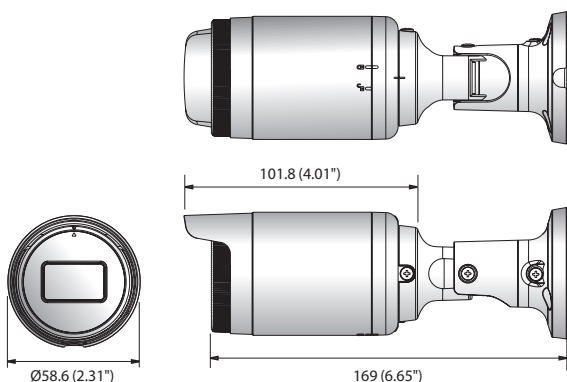

Dimensions

Unit : mm (inch)

LNO-6010R/6020R/6030R	
VIDEO	
Imaging Device	1/2.9" 2.19M CMOS
Total Pixels	2,000(H) x 1,121(V)
Effective Pixels	1,984(H) x 1,105(V)
Scanning System	Progressive Scan
Min. Illumination	Color: 0.18Lux (F2.0), B/W: 0Lux (IR LED on)
LENS	
Focal Length (Zoom Ratio)	3mm fixed (LNO-6010R), 4mm fixed (LNO-6020R), 6mm fixed (LNO-6030R)
Max. Aperture Ratio	F2.0
Angular Field of View	H : 102° / V : 54° / D : 120° (LNO-6010R) H : 80° / V : 43° / D : 94° (LNO-6020R) H : 51° / V : 29° / D : 58° (LNO-6030R)
Min. Object Distance	0.5m (1.64ft)
Lens / Mount Type	Fixed / Board-in type
OPERATIONAL	
IR Viewable Length	30m (98.43ft)
Camera Title	Off / On (Displayed up to 15 characters)
Day & Night	Auto (ICR) / Color / B/W / Schedule
Backlight Compensation	Off / BLC / WDR
Wide Dynamic Range	120dB
Contrast Enhancement	SSDR (Off / On)
Digital Noise Reduction	SSNR (Off / On)
Motion Detection	Off / On (4ea rectangular zones)
Privacy Masking	Off / On (6ea rectangular zones)
Gain Control	Off / Low / Middle / High
White Balance	ATW / AWC / Manual / Indoor / Outdoor
LDC (Lens Distortion Correction)	Off / On (5 levels with min / max)
Electronic Shutter Speed	Minimum / Maximum / Anti flicker
Flip / Mirror	Off / On, Hallway view
Video & Audio Analytics	Tampering, Motion detection
Alarm Triggers	Motion detection, Tampering detection, SD card error
Alarm Events	File upload via FTP and E-mail, Local storage recording at event, Notification via E-mail
NETWORK	
Ethernet	RJ-45 (10/100BASE-T)
Video Compression Format	H.264, MJPEG
Resolution	1920 x 1080, 1280 x 1024, 1280 x 960, 1280 x 720, 1024 x 768, 800 x 600, 800 x 448, 720 x 576, 640 x 480, 640 x 360, 320 x 240
Max. Framerate	H.264 : Max. 30fps at all resolutions MJPEG : Max. 1fps at 1920 x 1080, 1280 x 1024, 1280 x 720, 1024 x 768, Max. 15fps at other resolution
WiseStream II	Support
Video Quality Adjustment	H.264, MJPEG : Target Bitrate Level Control
Bitrate Control Method	H.264 : CBR or VBR, MJPEG : VBR
Streaming Capability	Multiple streaming (Up to 3 profiles)
IP	IPv4, IPv6
Protocol	TCP/IP, UDP/IP, RTP(UDP), RTP(TCP), RTP/RTSP, NTP, HTTP, HTTPS, SSL/TLS, DHCP, PPPoE, FTP, SMTP, ICMP, IGMP, SNMPv1/v2c/v3(MIB-2), ARP, DNS, DDNS, QoS, UPnP, Bonjour
Security	HTTPS(SSL) login authentication, Digest login authentication, IP address filtering, User access log, 802.1X authentication (EAP-TLS, EAP-LEAP)
Streaming Method	Unicast / Multicast
Max. User Access	6 users at unicast mode
Edge Storage	Micro SD/SDHC Max. 32GB - Motion images recorded in the SD memory card can be downloaded - Manual recording at local PC
Application Programming Interface	ONVIF profile S/G, SUNAPI (HTTP API)
Webpage Language	English, French, German, Spanish, Italian, Chinese, Korean, Russian, Japanese, Swedish, Danish, Portuguese, Turkish, Polish, Czech, Rumanian, Serbian, Dutch, Croatia, Hungary, Greek, Finnish, Norwegian
Web Viewer	Supported OS : Windows 7, 8.1, 10, Mac OS X 10.10, 10.11, 10.12 Non-plugin Webviewer - Supported Browser : Google Chrome 63, MS Edge 41, Mozilla Firefox 57 (Window 64bit only), Apple Safari 11 (Mac OS X only) Plug-in Webviewer - Supported Browser : MS Explore 11
Central Management Software	SmartViewer, SSM
ENVIRONMENTAL	
Operating Temperature / Humidity	-30°C ~ +55°C (-22°F ~ +131°F) / Less than 90% RH * Start up should be done at above -20°C (-4°F)
Storage Temperature / Humidity	-30°C ~ +60°C (-22°F ~ +140°F) / Less than 90% RH
Ingress Protection	IP66
ELECTRICAL	
Input Voltage / Current	PoE (IEEE802.3af, Class3)
Power Consumption	6.5W
MECHANICAL	
Color / Material	Dark gray / Plastic
Dimensions (WxH)	Ø58.6 x 182.0mm (Ø2.31" x 7.17")
Weight	240g (0.53 lb)