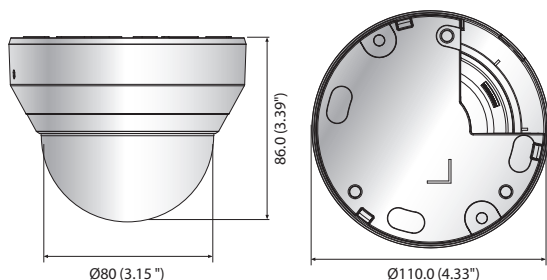

Dimensions

Unit : mm (inch)

Accessories (Optional)

LND-6010R/6020R/6030R