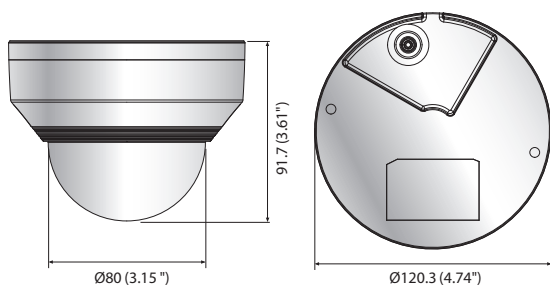

Dimensions

Unit : mm (inch)

Accessories (Optional)

LNV-6010R/6020R/6030R