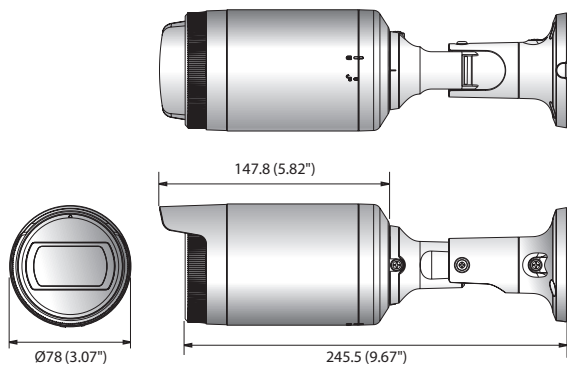

Dimensions

Unit : mm (inch)

LNO-6070R