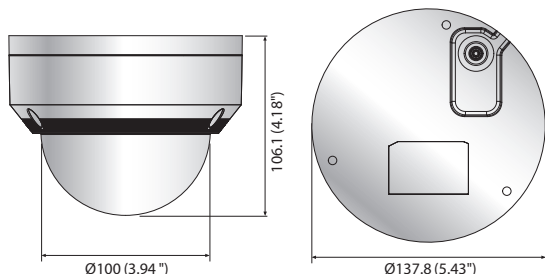

LNV-6070R

2M Vandal-Resistant Network IR Dome Camera

Key Features

- Max. 2 megapixel (1920 x 1080) resolution
- 3.2 ~ 10mm varifocal lens
- Max. 30fps@all resolutions (H.264)
- H.264, MJPEG codec supported, Multiple streaming
- Day & Night (ICR), WDR (120dB)
- Tampering, Motion detection
- Micro SD/SDHC memory slot (Max. 32GB), PoE
- Hallway view, WiseStreamII support
- IR viewable length 30m
- IP66, IK10 support

Dimensions

Unit : mm (inch)

Accessories (Optional)

SBP-301HMW2

SBP-300MMW1

SBP-300CMW

SHD-3000F3

LNV-6070R