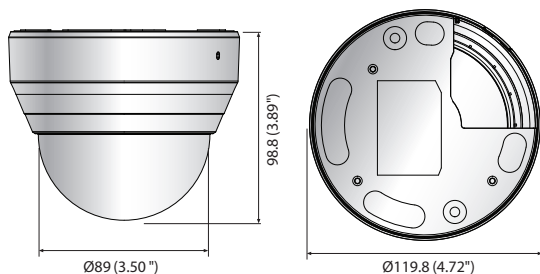

LND-6070R

2M Network IR Dome Camera

Key Features

- Max. 2megapixel (1920 x 1080) resolution
- 3.2 ~ 10mm varifocal lens
- Max. 30fps@all resolutions (H.264)
- H.264, MJPEG codec supported, Multiple streaming
- Day & Night (ICR), WDR (120dB)
- Tampering, Motion detection
- Micro SD/SDHC memory slot (Max. 32GB), PoE
- Hallway view, WiseStreamII support
- IR viewable length 20m

Dimensions

Unit : mm (inch)

Accessories (Optional)

SBP-122HMW

SBP-300MMW1

SBP-300CMW

SHD-3000F3

LND-6070R