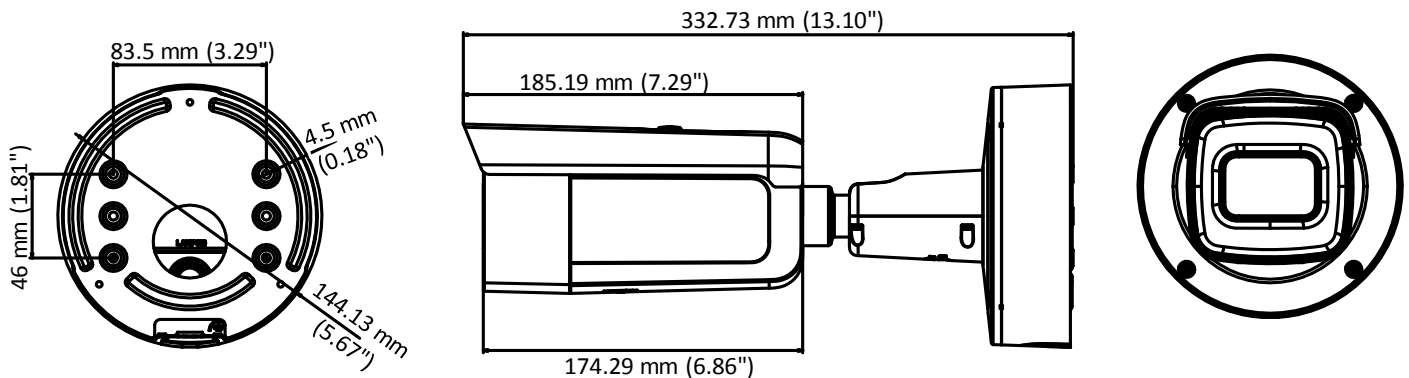

Dimensions

Accessories

Distributed by